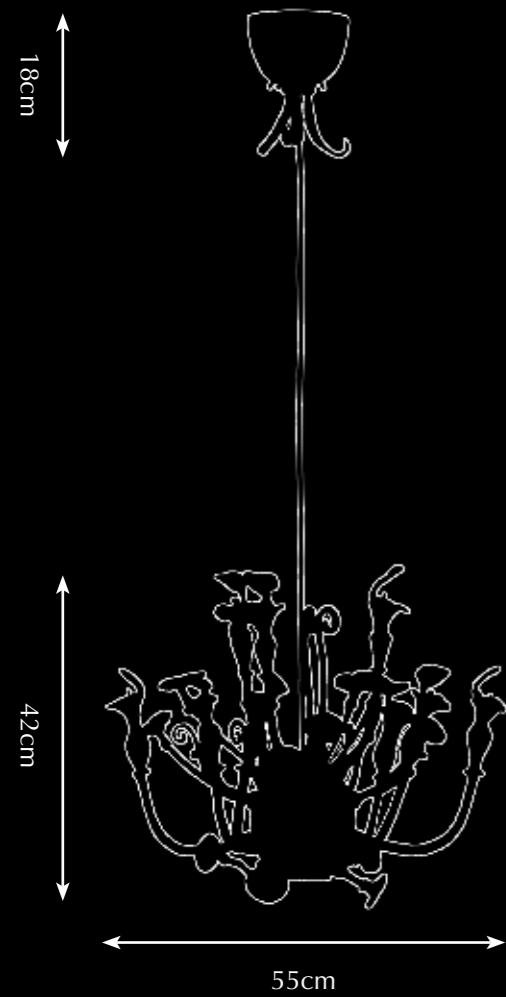

CARNIFOREST

An ode to nature's beautiful ingeniousness. The gorgeous exterior of the flesh-eating plant conceals its carnivorous nature. Thankfully, Pieter's new design "CarniForest" is not as ruthless as its source of inspiration. Rather, it creates a fairy-like atmosphere. The plant's lid provides the light with a refined reflection. Surrounded by the most beautiful small elements from the forest, the stunning protective shape is what gives this lamp its fabulous magical look.

Itemnr: **PA 950**
 Model: CarniForest hanging lamp
 Material: Casted Brass
 Sockets: 9x G4 LED + GU5.3 LED spot
 Finishes: **Natural brass**, Dutch silver

Itemnr: **PA 952**
 Model: CarniForest wall lamp
 Material: Casted Brass
 Sockets: 9x G4 LED
 Finishes: **Natural brass**, Dutch silver

Itemnr: **PA 951**
Model: CarniForest
Material: Casted Brass
Sockets: 10x G4 LED
Finishes: Natural brass, Dutch silver