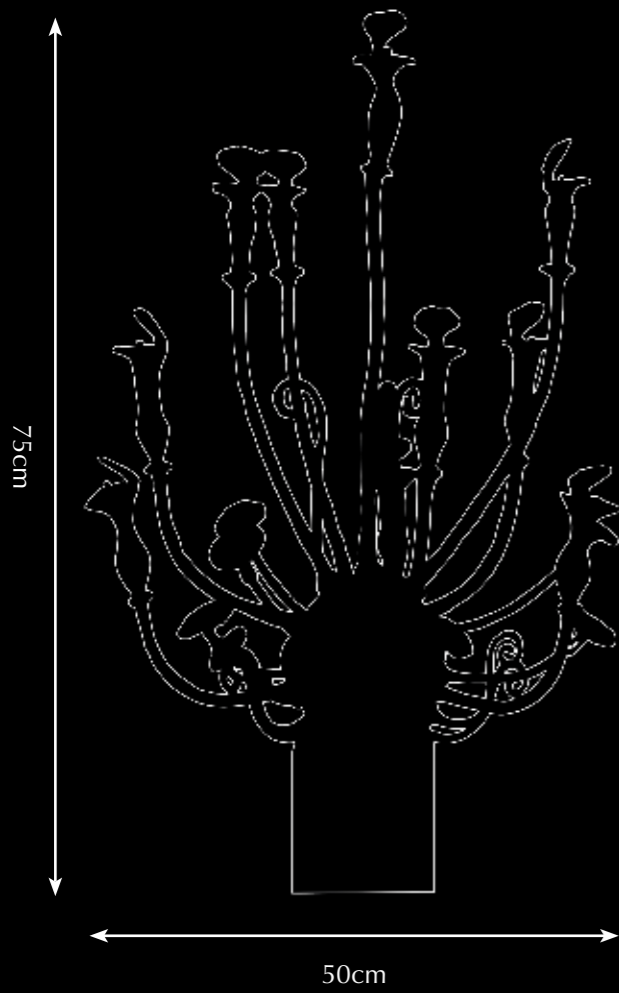

CARNIFOREST

An ode to nature's beautiful ingeniousness. The gorgeous exterior of the flesh-eating plant conceals its carnivorous nature. Thankfully, Pieter's new design "CarniForest" is not as ruthless as its source of inspiration. Rather, it creates a fairy-like atmosphere. The plant's lid provides the light with a refined reflection. Surrounded by the most beautiful small elements from the forest, the stunning protective shape is what gives this lamp its fabulous magical look.

Itemnr: **PA 950**
 Model: CarniForest hanging lamp
 Material: Casted Brass
 Sockets: 9x G4 LED + GU5.3 LED spot
 Finishes: **Natural brass**, Dutch silver

Itemnr: **PA 952**
 Model: CarniForest wall lamp
 Material: Casted Brass
 Sockets: 9x G4 LED
 Finishes: **Natural brass**, Dutch silver

Itemnr: **PA 951**
Model: CarniForest
Material: Casted Brass
Sockets: 10x G4 LED
Finishes: Natural brass, Dutch silver