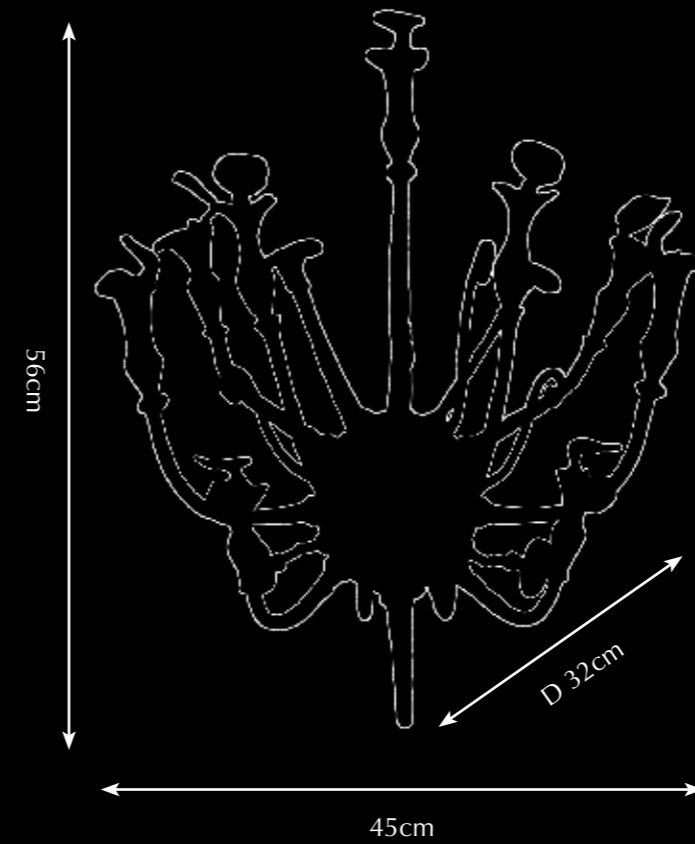

CARNIFOREST

An ode to nature's beautiful ingeniousness. The gorgeous exterior of the flesh-eating plant conceals its carnivorous nature. Thankfully, Pieter's new design "CarniForest" is not as ruthless as its source of inspiration. Rather, it creates a fairy-like atmosphere. The plant's lid provides the light with a refined reflection. Surrounded by the most beautiful small elements from the forest, the stunning protective shape is what gives this lamp its fabulous magical look.

Itemnr: **PA 950**
 Model: CarniForest hanging lamp
 Material: Casted Brass
 Sockets: 9x G4 LED + GU5.3 LED spot
 Finishes: **Natural brass**, Dutch silver

Itemnr: **PA 952**
 Model: CarniForest wall lamp
 Material: Casted Brass
 Sockets: 9x G4 LED
 Finishes: **Natural brass**, Dutch silver

Itemnr: **PA 951**
Model: CarniForest
Material: Casted Brass
Sockets: 10x G4 LED
Finishes: Natural brass, Dutch silver